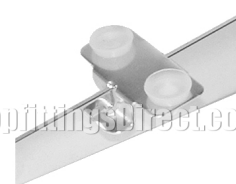

ShopfittingsDirect.com.au

Single & Double Wall Strips

Double Slot Wall Stripping

IWS-D15-C	Double Slot 1500mm Chrome	10pcs/ctn
IWS-D15-W	Double Slot 1500mm White	10pcs/ctn
IWS-D18-C	Double Slot 1800mm Chrome	10pcs/ctn
IWS-D18-W	Double Slot 1800mm White	10pcs/ctn
IWS-D21-C	Double Slot 2100mm Chrome	10pcs/ctn
IWS-D21-W	Double Slot 2100mm White	10pcs/ctn

ShopfittingsDirect.com.au

2 Lug Straight Bracket

Straight Brackets

IWS-SB200-C	Bracket 200mm Chrome	20pcs/ctn
IWS-SB200-W	Bracket 200mm White	20pcs/ctn
IWS-SB250-C	Bracket 250mm Chrome	20pcs/ctn
IWS-SB250-W	Bracket 250mm White	20pcs/ctn
IWS-SB300-C	Bracket 300mm Chrome	20pcs/ctn
IWS-SB300-W	Bracket 300mm White	20pcs/ctn
IWS-SB350-C	Bracket 350mm Chrome	20pcs/ctn
IWS-SB350-W	Bracket 350mm White	20pcs/ctn
IWS-SB400-C	Bracket 400mm Chrome	20pcs/ctn
IWS-SB400-W	Bracket 400mm White	20pcs/ctn
IWS-SB450-C	Bracket 450mm Chrome	20pcs/ctn
IWS-SB450-W	Bracket 450mm White	20pcs/ctn

ShopfittingsDirect.com.au

3 Lug Straight Bracket

ShopfittingsDirect.com.au

Plastic Bracket Clips

Bracket Support Clips

IDC	Double Zinc Clip & Grommets	1000pcs/ctn
IPC1	Single Plastic Clip & Grommet	1000pcs/ctn
IPC2	Double Plastic Clip & Grommet	1000pcs/ctn

ShopfittingsDirect.com.au

Double Zinc Clip

Jan 2010 Edition

'Visit www.Shopfittingsdirect.com.au for current pricing'

40mm Pitch Wall Stripping & Accessories

Wall Stripping Crossbars

ICB-600	Crossbar 600x32x12mm Chrome	10pcs/ctn
ICB-900	Crossbar 900x32x12mm Chrome	10pcs/ctn
ICB-1200	Crossbar 1200x32x12mm Chrome	10pcs/ctn